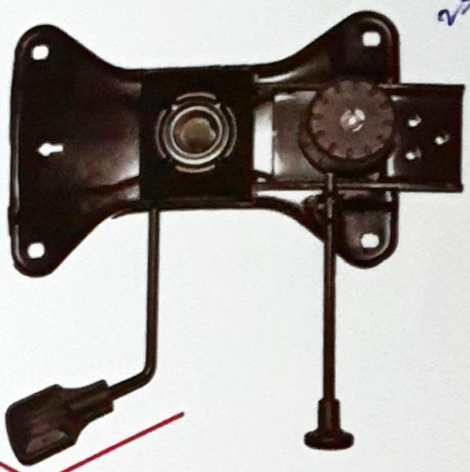

AK 47 PAD (15 B)
Thick Insert

BASE SERIES

G BASE - 24", 26"

NYLON BASE - 26"

NEW NYLON BASE - 26"

STAR BASE - 26"

DOT BASE - 20", 24", 26"

SPIDER BASE

PENTA BASE

SEAT COVER SERIES

505 SEAT COVER

CONTACT SEAT COVER

VISITOR MESH

EDEN SEAT COVER

BUTTERFLY SLIDER SEAT COVER

U3 NETTED

CHAIR ACCESSORIES

235 cc
255 Heavy

25mm
340cc
w/o Bill

PUSHBACK
(LIGHT, HEAVY)

SYNCHRO
(LIGHT, 65MM, 75MM)

TILTING

CASTOR (YELLOW BAG)

MBM ACTIVE CLASS 4
GASLIFT (120mm)